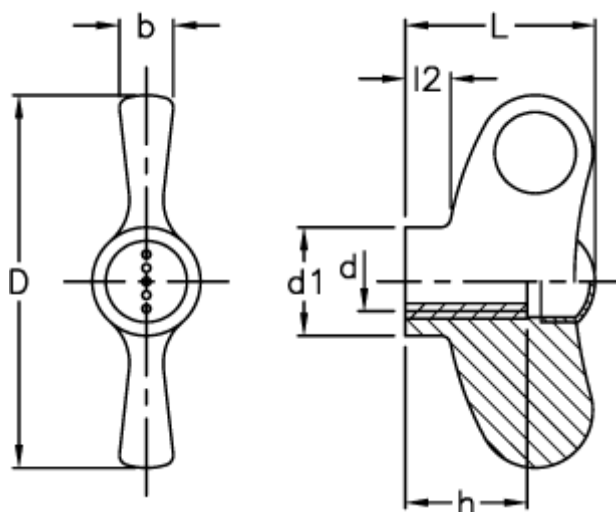

Article number: 23052234066

Description: E+G Wing nut
EWN.70 B-M8-C6, red cap

Measures

| | |
|------|--------|
| b | = 10 |
| D | = 70 |
| d1 | = 20.0 |
| d 6H | = M8 |
| h | = 20 |
| L | = 36 |
| l2 | = 8.0 |